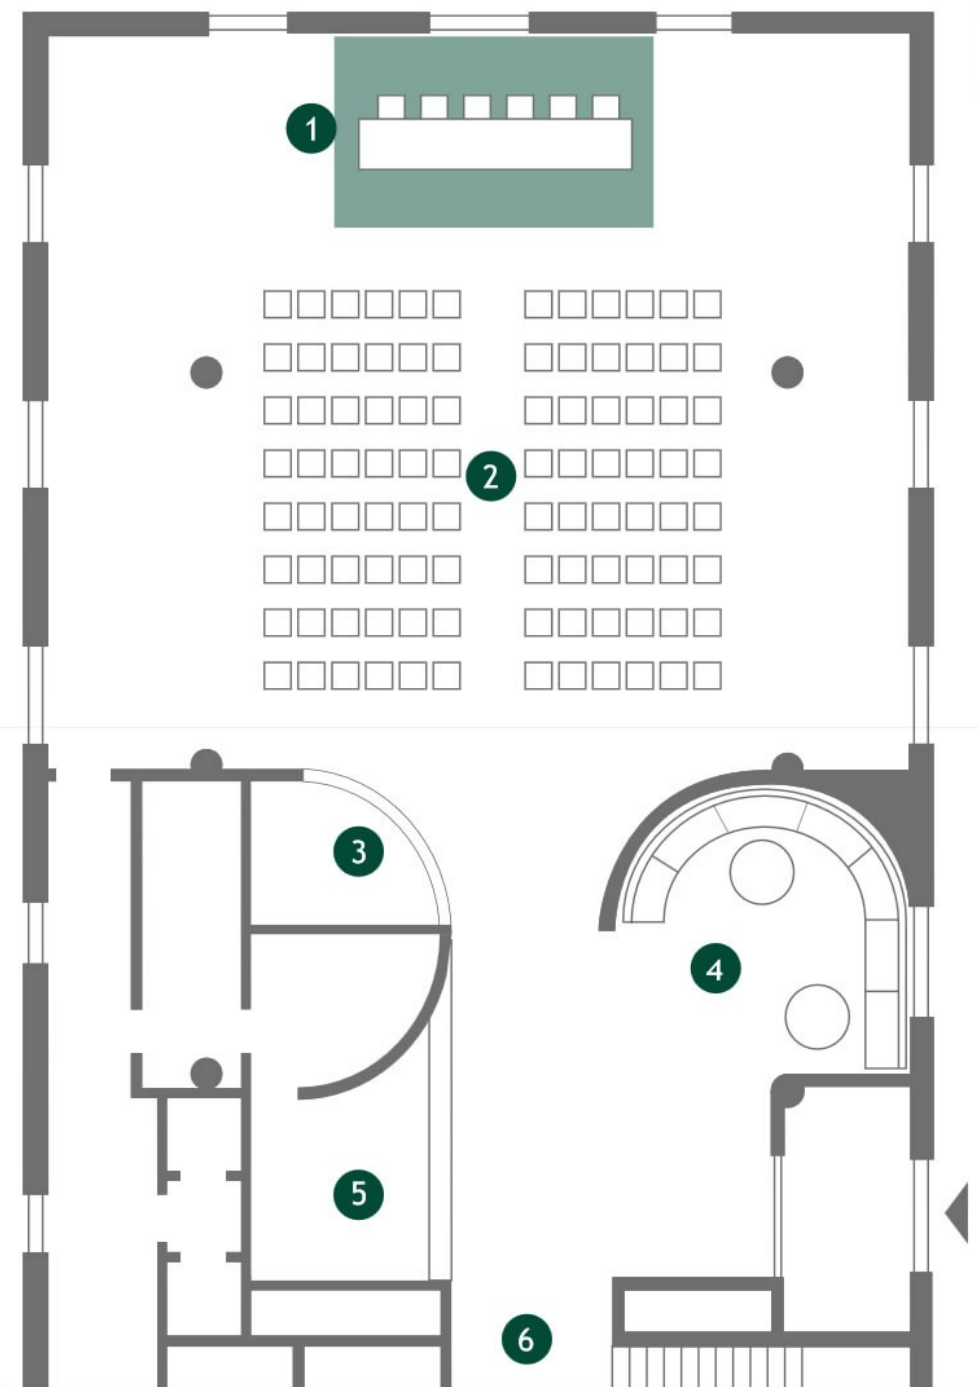

TRANI Hall / Ground Floor

Legend

- 1 Entrance
- 2 Parterre - 100 seats
- 3 Bar
- 4 Reception check-in
- 5 Wardrobe
- 6 Services