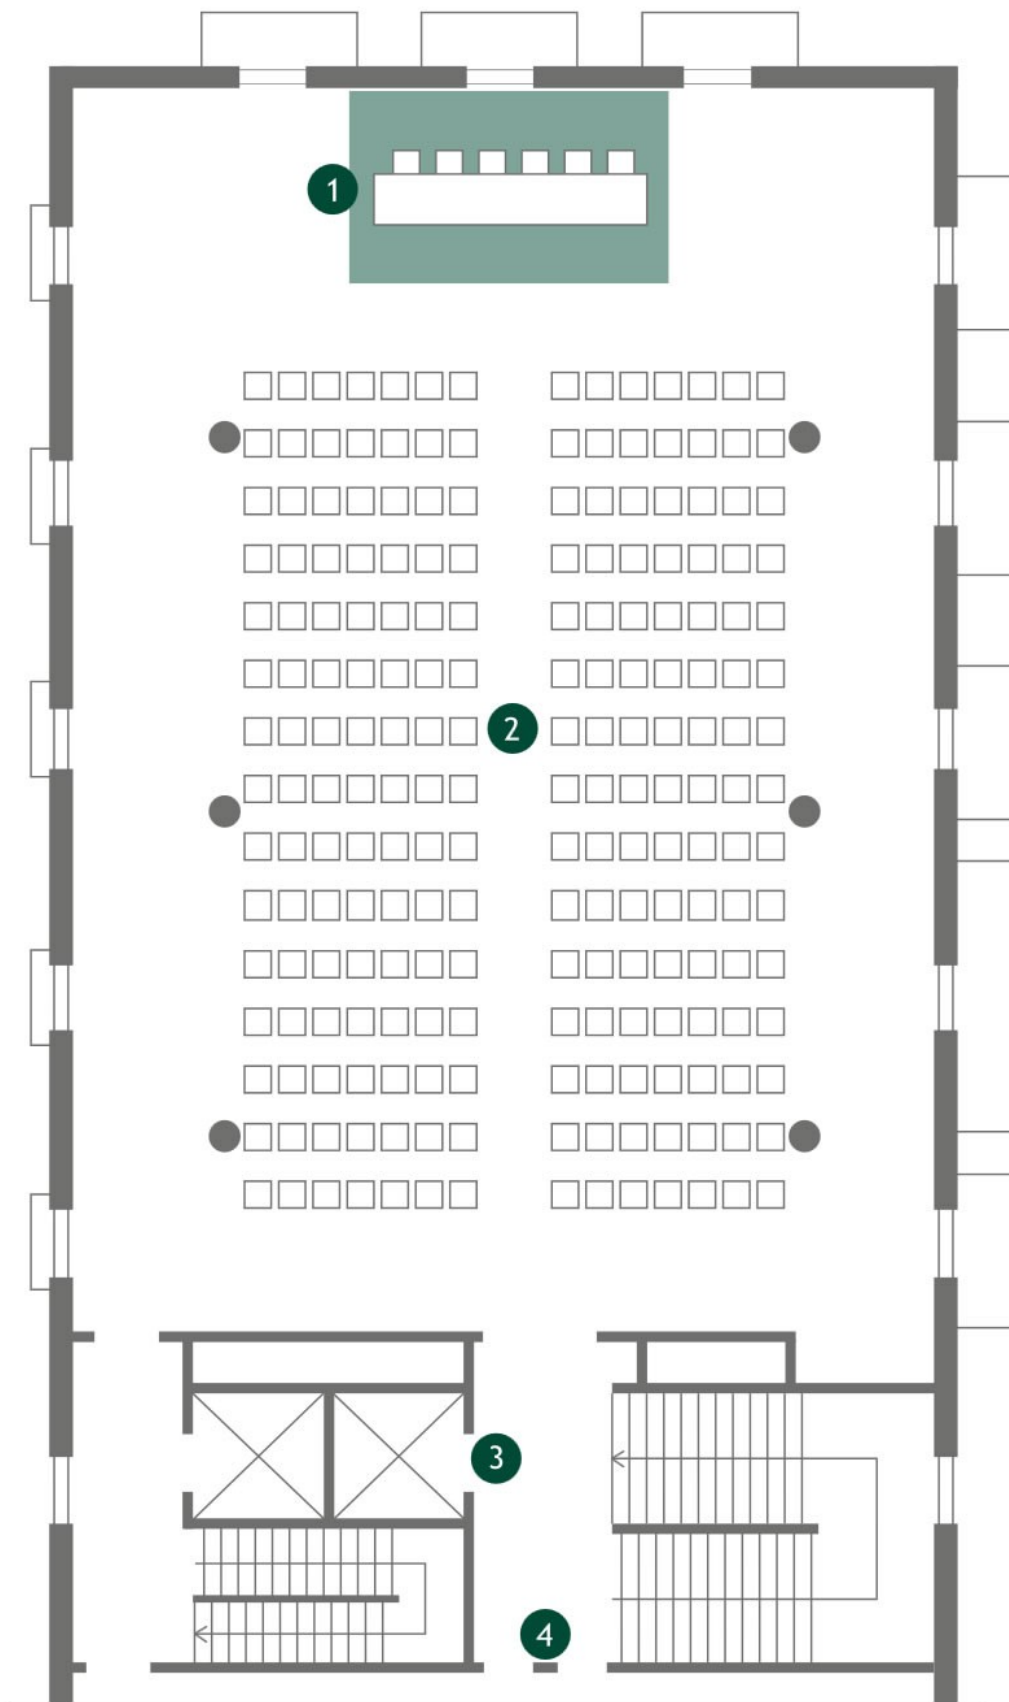

SAN GIORGIO Hall / First Floor

Legend

- 1 Stage
- 2 Parterre - 250 seats
- 3 Lift
- 4 Services